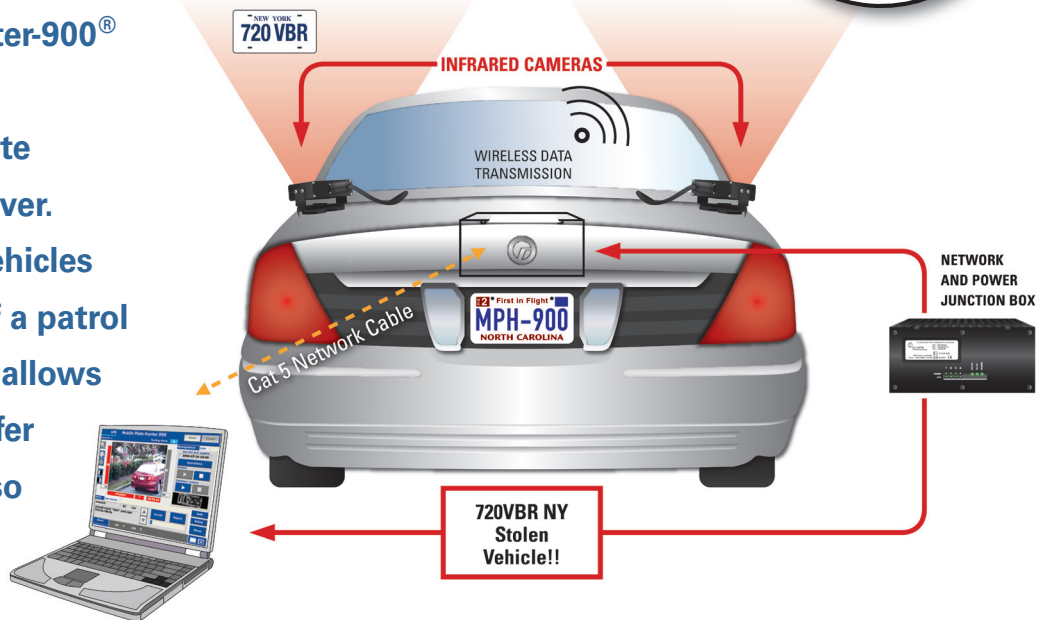

MPH-900[®] AUTOMATIC LICENSE PLATE READER

The Mobile Plate Hunter-900[®] is the most accurate Automatic License Plate Reader technology—ever. It identifies suspect vehicles within milliseconds of a patrol car passing them and allows officers to interdict safer than ever before. It also gathers criminal intelligence data that can aid investigations.

- Captures up to 1,800 reads per minute, day or night
- Processes parked and moving vehicles across 4 lanes of traffic
- Captures plates at up to 150 mph (241 kph) closing speeds and passing speeds
- Recognizes plates from all 50 states, Canada, and Mexico and reads Arabic characters
- Finds suspect vehicles within milliseconds of passing them
- Alerts officers immediately if a vehicle is suspect, indicating the nature of the offense
- Identifies suspended and revoked drivers before they cause a crash
- Captures criminal intelligence data including date and time stamps, GPS coordinates and photo of the license plate
- Criminal intelligence capabilities aid in: *Witness identification, Watch list development, Placing suspect at a scene, Terrorist interdiction, Pattern recognition*
- Enhances effectiveness of Amber Alerts
- Secures sensitive areas with Geofencing
- Increases revenues by collecting delinquent taxes, fees, and fines
- Utilizes digital cameras available which capture much larger license plate image revealing part of the car, and its immediate surroundings

US 09/14/11

THE MPH-900® READS PLATES FROM ALL 50 STATES, DAY OR NIGHT

The power of the MPH-900® ensures safer streets, a safer nation, and safer officers. More than eleven hundred agencies across all fifty U.S. states are applying the MPH-900® to a variety of missions including: